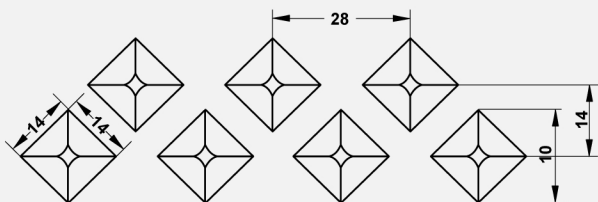

GATTI PRECORVI

LAMIERE FORATE E BUGNATE
PERFORATED AND EMBOSSED PLATES

EMBOSSED TYPE B8

by GATTI PRECORVI

GATTI PRECORVI ©

EMBOSSED PLATE

All the documents issued by means of this instrument shall facilitate the relationship with the technical office at the ordering stage and your work while designing the product.

The calculation tool with its own 1:1 scale reproduction/rendering of the embossed sheet metal plate is of unique property of GATTI PRECORVI. No improper use of it shall be allowed and access to this section shall be expressly authorized.